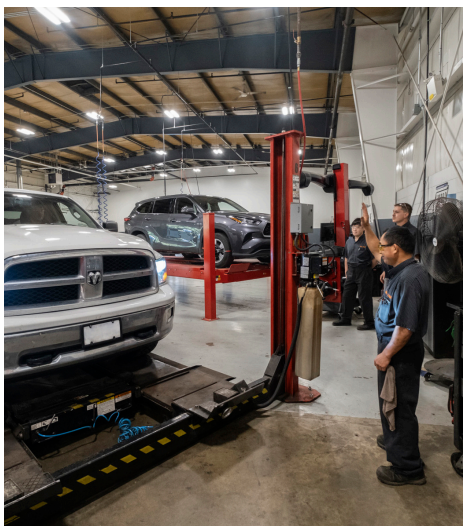

LEARN MORE

We're ready to help keep your fleet rolling. To learn more about our Fleet Centres, contact your sales representative or call 1-844-525-7761.

IT'S HOW WE ROLL™

Commercial.KalTire.com